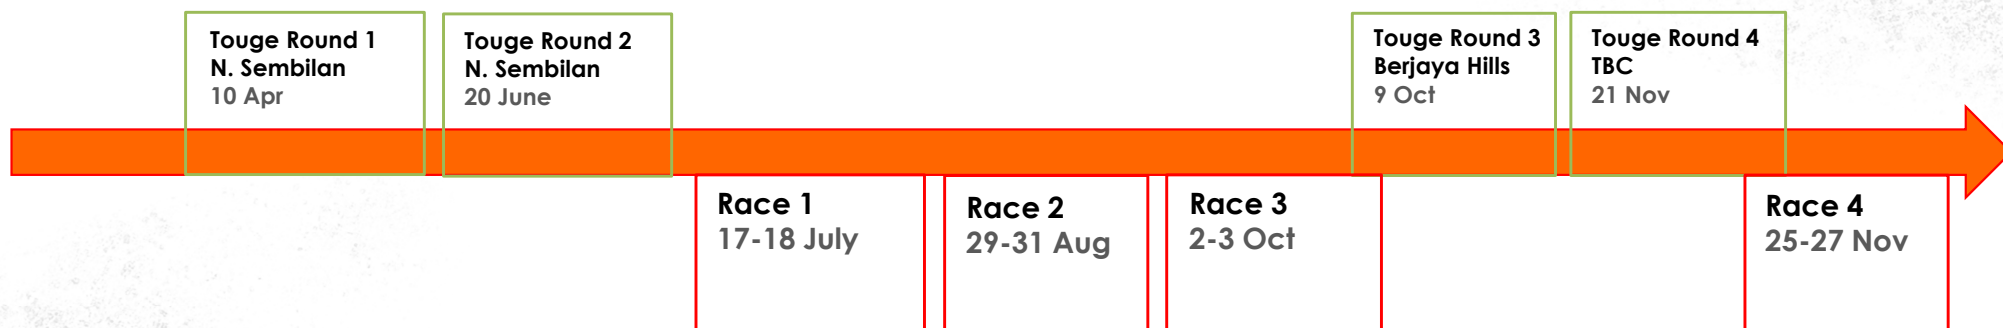

MSF Touge Dates 2021

Xtreme Street Mania

Brand new series for SuperMoto and Drifting

X Street Mania

MSF SuperMoto

Drift Series

Car Show

X Street Mania