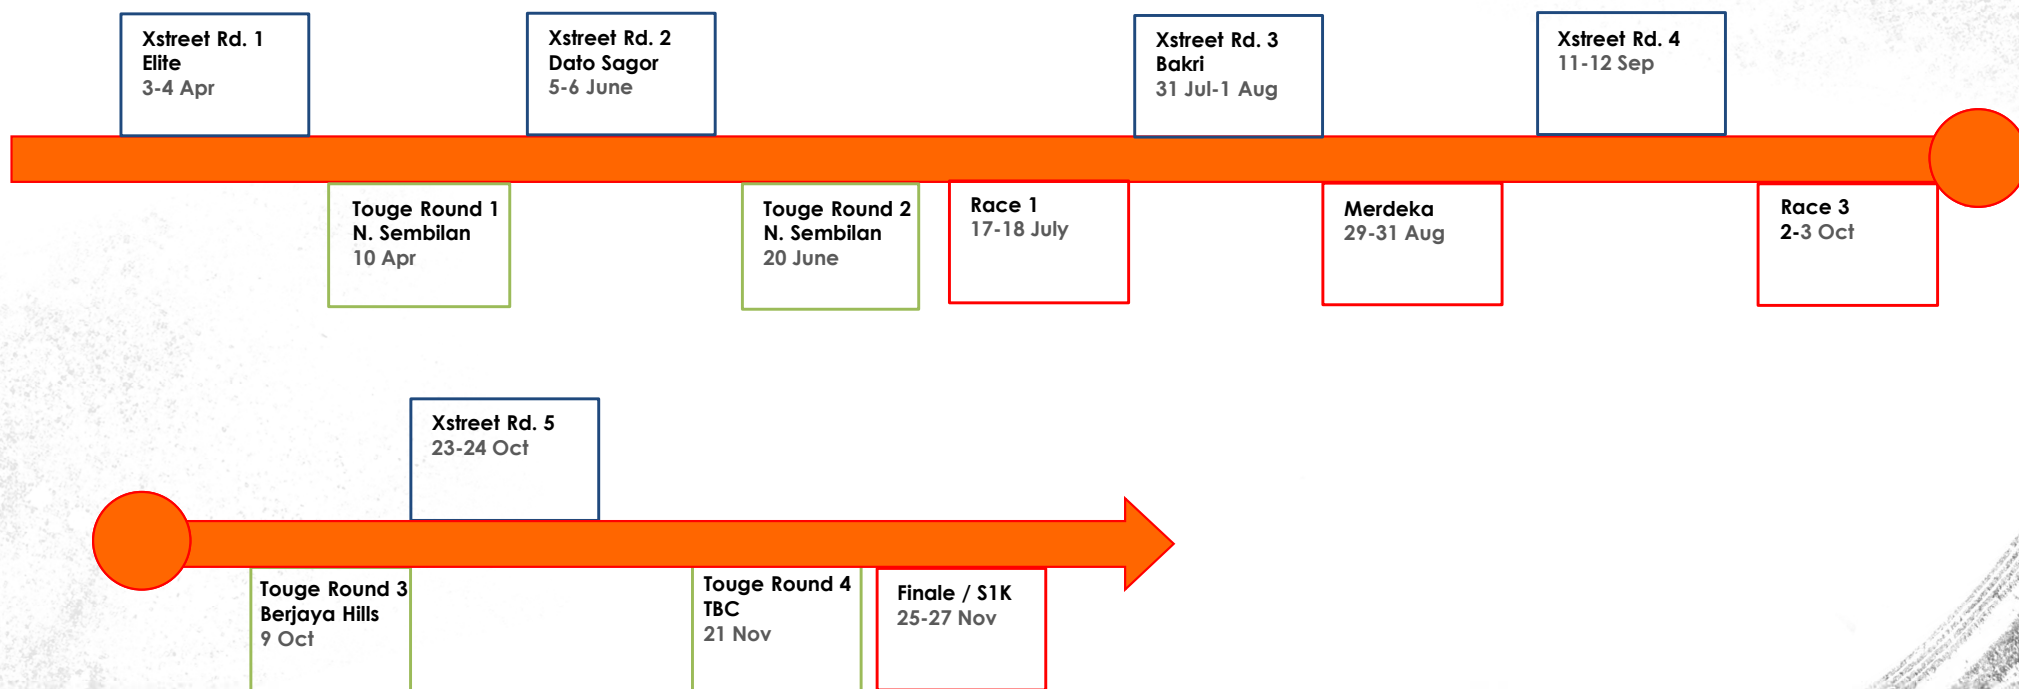

X Street Mania Dates 2021